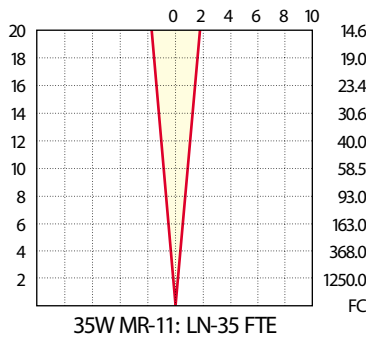

50W PAR 36 Halogen: LN-7606

MR-11

Beam Spread: 10

12W MR-11: LN-12 FTA

Beam Spread: 17

12W MR-11: LN-12 FTM

Beam Spread: 30

12W MR-11: LN-12 FTW

Beam Spread: 10

Beam Spread: 17

Beam Spread: 30

Beam Spread: 10

Beam Spread: 20

Beam Spread: 30