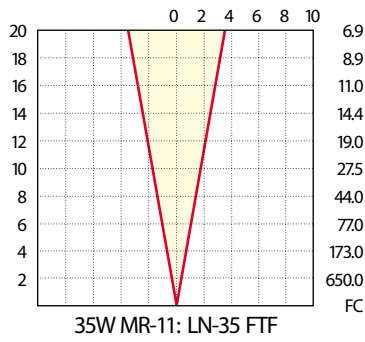

50W PAR 36 Halogen: LN-7606

MR-11

Beam Spread: 10

12W MR-11: LN-12 FTA

Beam Spread: 17

12W MR-11: LN-12 FTM

Beam Spread: 30

12W MR-11: LN-12 FTW

Beam Spread: 10

Beam Spread: 17

Beam Spread: 30

Beam Spread: 10

Beam Spread: 20

Beam Spread: 30