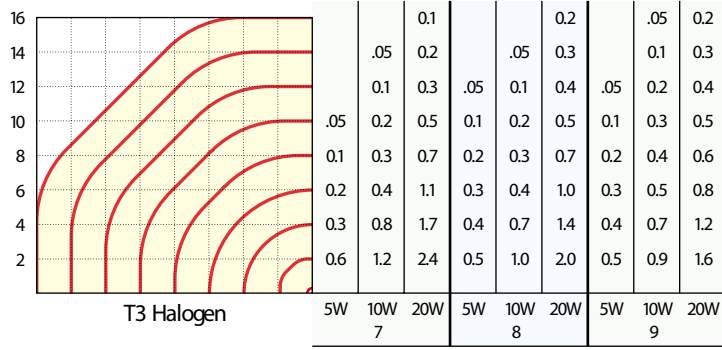

# Specialty Lights

Horizontal Foot Candle  
Quarter Spread

T3 Halogen

Mounting Height