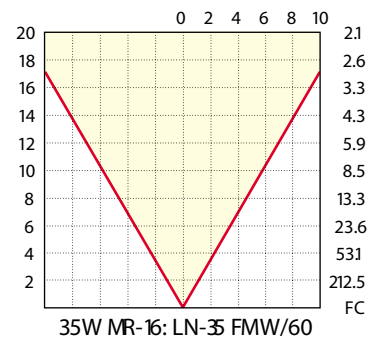

# MR-16

Beam Spread: 2

Beam Spread: 6

Beam Spread: 2

Beam Spread: 6

Beam Spread: 60

Beam Spread: 2

Beam Spread: 2

Beam Spread: 6

Beam Spread: 60

# MR-16 Ultra 10,000 Hour

Beam Spread: 24

Beam Spread: 36

Beam Spread: 12