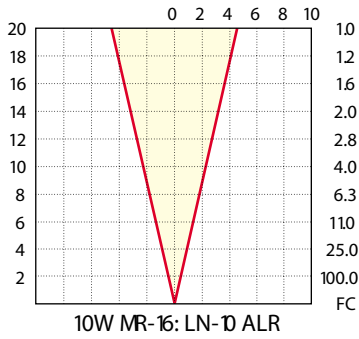

# MR-16

Beam Spread: 2

Beam Spread: 6

Beam Spread: 2

Beam Spread: 6

Beam Spread: 60

Beam Spread: 2

Beam Spread: 2

Beam Spread: 6

Beam Spread: 60

# MR-16 Ultra 10,000 Hour

Beam Spread: 24

Beam Spread: 36

Beam Spread: 12