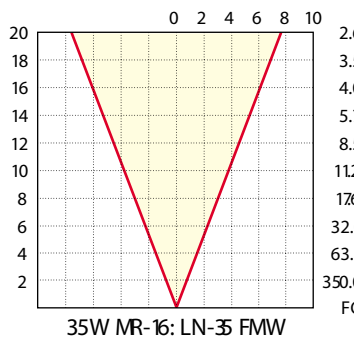

# MR-16

Beam Spread: 2

Beam Spread: 6

Beam Spread: 2

Beam Spread: 6

Beam Spread: 60

Beam Spread: 2

Beam Spread: 2

Beam Spread: 6

Beam Spread: 60

# MR-16 Ultra 10,000 Hour

Beam Spread: 24

Beam Spread: 36

Beam Spread: 12