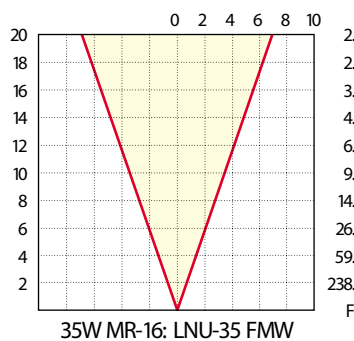

# MR-16

Beam Spread: 2

Beam Spread: 6

Beam Spread: 2

Beam Spread: 6

Beam Spread: 60

Beam Spread: 2

Beam Spread: 2

Beam Spread: 6

Beam Spread: 60

# MR-16 Ultra 10,000 Hour

Beam Spread: 24

Beam Spread: 36

Beam Spread: 12