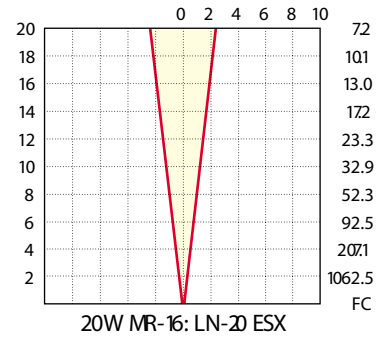

# MR-16

Beam Spread: 2

Beam Spread: 6

Beam Spread: 2

Beam Spread: 6

Beam Spread: 60

Beam Spread: 2

Beam Spread: 2

Beam Spread: 6

Beam Spread: 60

# MR-16 Ultra 10,000 Hour

Beam Spread: 24

Beam Spread: 36

Beam Spread: 12