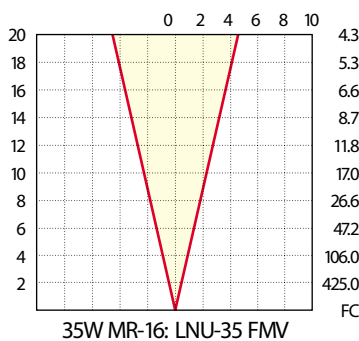

# MR-16

Beam Spread: 2

Beam Spread: 6

Beam Spread: 2

Beam Spread: 6

Beam Spread: 60

Beam Spread: 2

Beam Spread: 2

Beam Spread: 6

Beam Spread: 60

# MR-16 Ultra 10,000 Hour

Beam Spread: 24

Beam Spread: 36

Beam Spread: 12