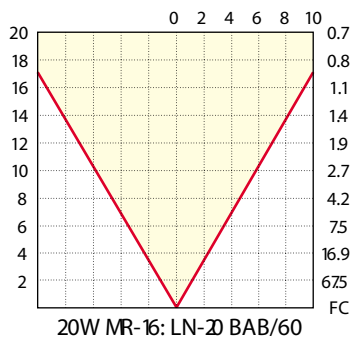

# MR-16

Beam Spread: 2

Beam Spread: 6

Beam Spread: 2

Beam Spread: 6

Beam Spread: 60

Beam Spread: 2

Beam Spread: 2

Beam Spread: 6

Beam Spread: 60

# MR-16 Ultra 10,000 Hour

Beam Spread: 24

Beam Spread: 36

Beam Spread: 12