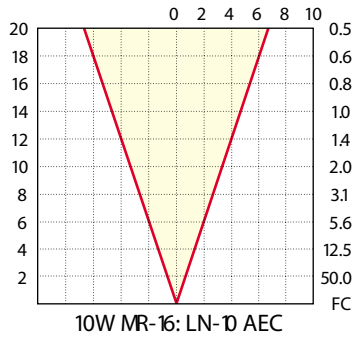

# MR-16

Beam Spread: 2

Beam Spread: 6

Beam Spread: 2

Beam Spread: 6

Beam Spread: 60

Beam Spread: 2

Beam Spread: 2

Beam Spread: 6

Beam Spread: 60

# MR-16 Ultra 10,000 Hour

Beam Spread: 24

Beam Spread: 36

Beam Spread: 12