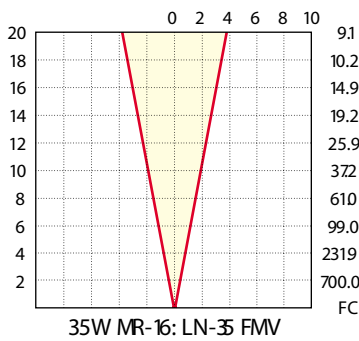

# MR-16

Beam Spread: 2

Beam Spread: 6

Beam Spread: 2

Beam Spread: 6

Beam Spread: 60

Beam Spread: 2

Beam Spread: 2

Beam Spread: 6

Beam Spread: 60

# MR-16 Ultra 10,000 Hour

Beam Spread: 24

Beam Spread: 36

Beam Spread: 12