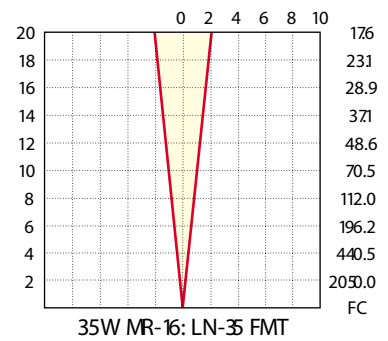

# MR-16

Beam Spread: 2

Beam Spread: 6

Beam Spread: 2

Beam Spread: 6

Beam Spread: 60

Beam Spread: 2

Beam Spread: 2

Beam Spread: 6

Beam Spread: 60

# MR-16 Ultra 10,000 Hour

Beam Spread: 24

Beam Spread: 36

Beam Spread: 12