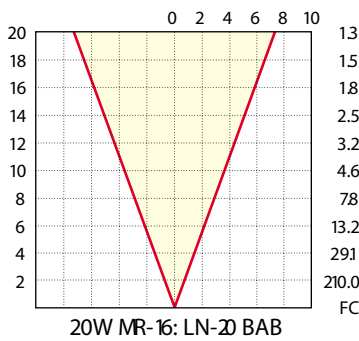

# MR-16

Beam Spread: 2

Beam Spread: 6

Beam Spread: 2

Beam Spread: 6

Beam Spread: 60

Beam Spread: 2

Beam Spread: 2

Beam Spread: 6

Beam Spread: 60

# MR-16 Ultra 10,000 Hour

Beam Spread: 24

Beam Spread: 36

Beam Spread: 12